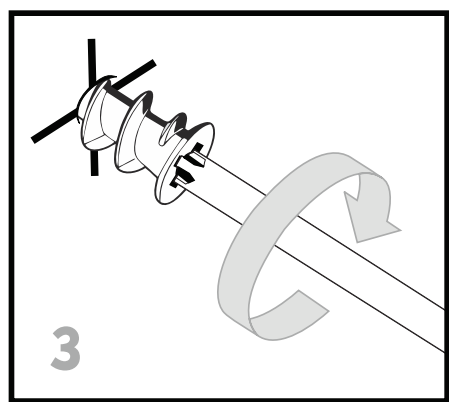

FRONT (LEDs)

netgate 6100

Set printer scaling to 100% & print on 8.5 x 17" paper

4.41 inches
112.0 mm

11.55 inches
293.3 mm

REAR (i/o ports)

netgate 6100

Set printer scaling to 100%
print pages A & B on 8.5 x 11" paper

Align Cut Edge of Page B with Arrows on Page A and tape together

CUT ON DASHED LINE

4.41 inches
112.0 mm

Page B