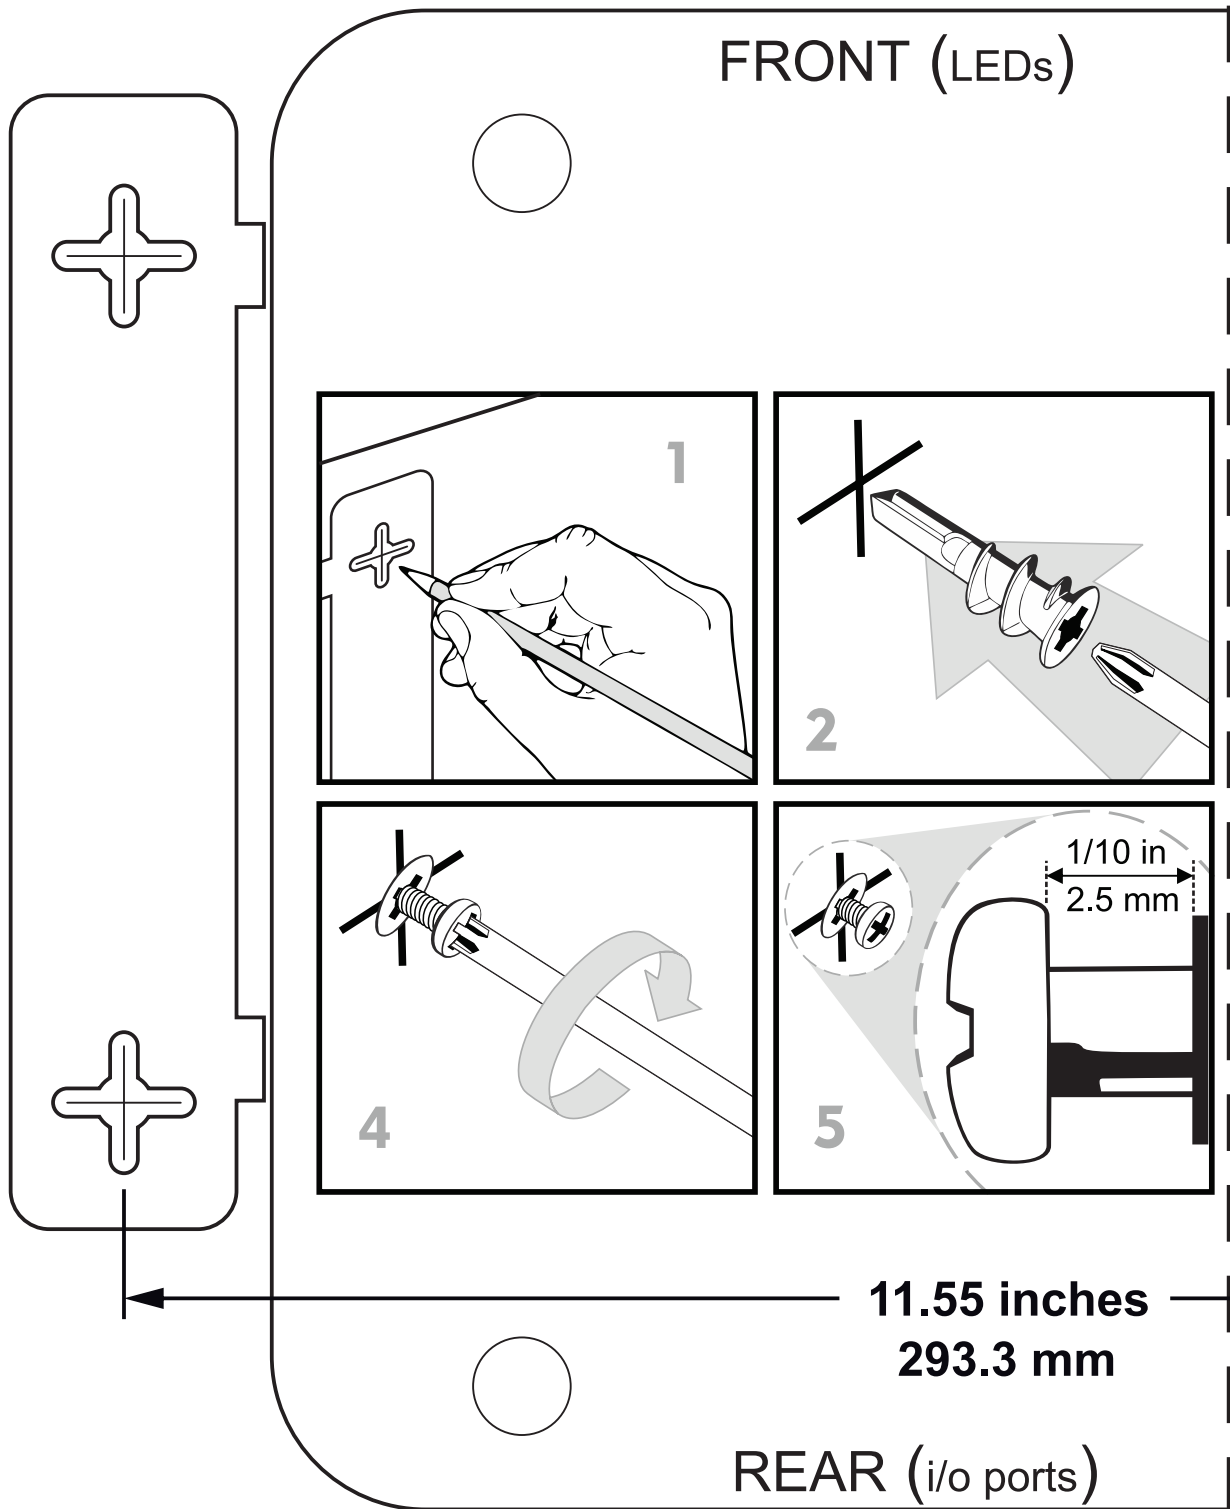

FRONT (LEDs)

netgate 6100

Set printer scaling to 100% & print on 8.5 x 17" paper

4.41 inches
112.0 mm

11.55 inches
293.3 mm

REAR (i/o ports)

netgate 6100

Set printer scaling to 100%
print pages A & B on 8.5 x 11" paper

Align Cut Edge of Page B with Arrows on Page A and tape together

CUT ON DASHED LINE

4.41 inches
112.0 mm

Page B