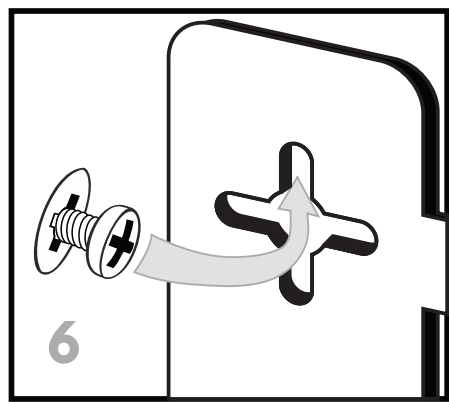

FRONT (LEDs)

netgate 6100

Set printer scaling to 100% & print on 8.5 x 17" paper

4.41 inches
112.0 mm

11.55 inches
293.3 mm

REAR (i/o ports)

netgate 6100

Set printer scaling to 100%
print pages A & B on 8.5 x 11" paper

Align Cut Edge of Page B with Arrows on Page A and tape together

CUT ON DASHED LINE

4.41 inches
112.0 mm

Page B