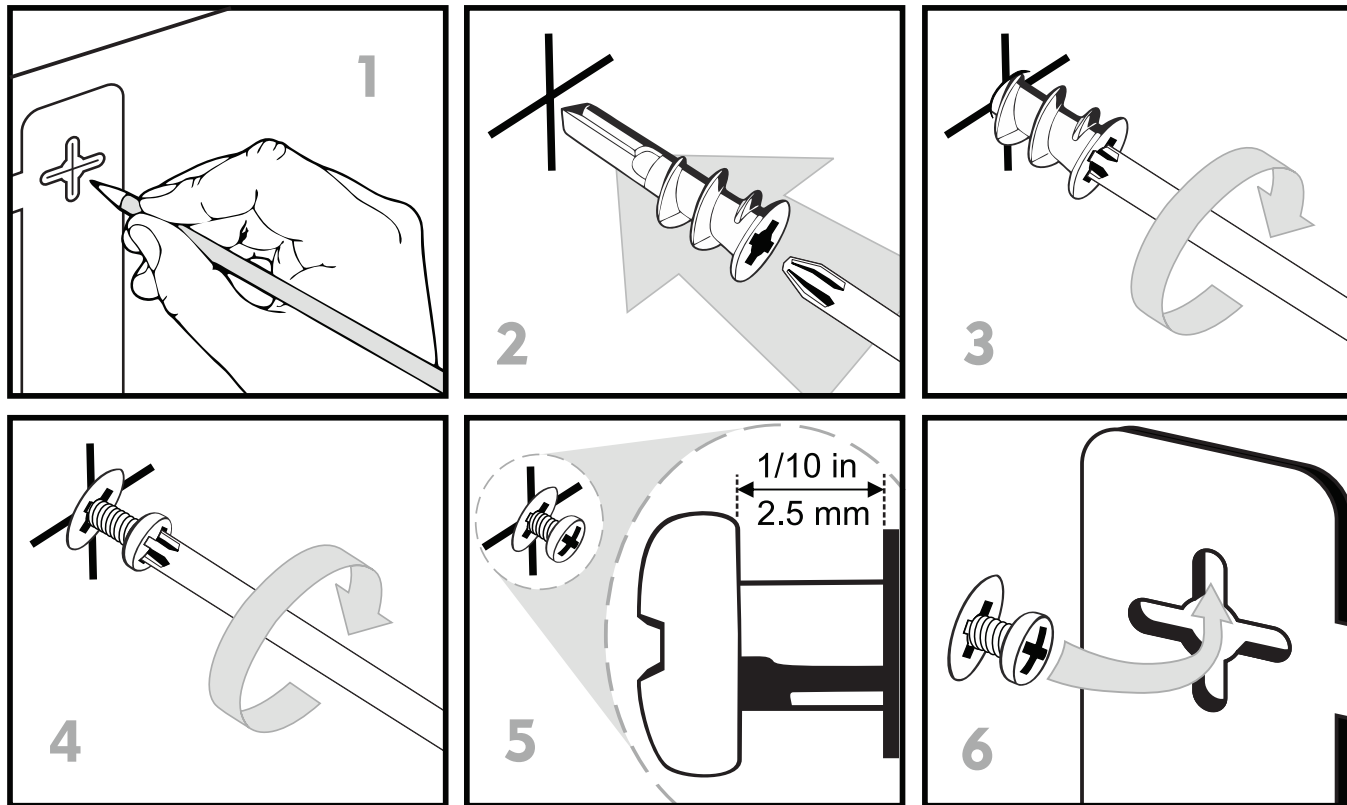

FRONT (LEDs)

netgate 6100

Set printer scaling to 100% & print on 8.5 x 17" paper

4.41 inches
112.0 mm

11.55 inches
293.3 mm

REAR (i/o ports)

netgate 6100

Set printer scaling to 100%
print pages A & B on 8.5 x 11" paper

Align Cut Edge of Page B with Arrows on Page A and tape together

CUT ON DASHED LINE

4.41 inches
112.0 mm

Page B