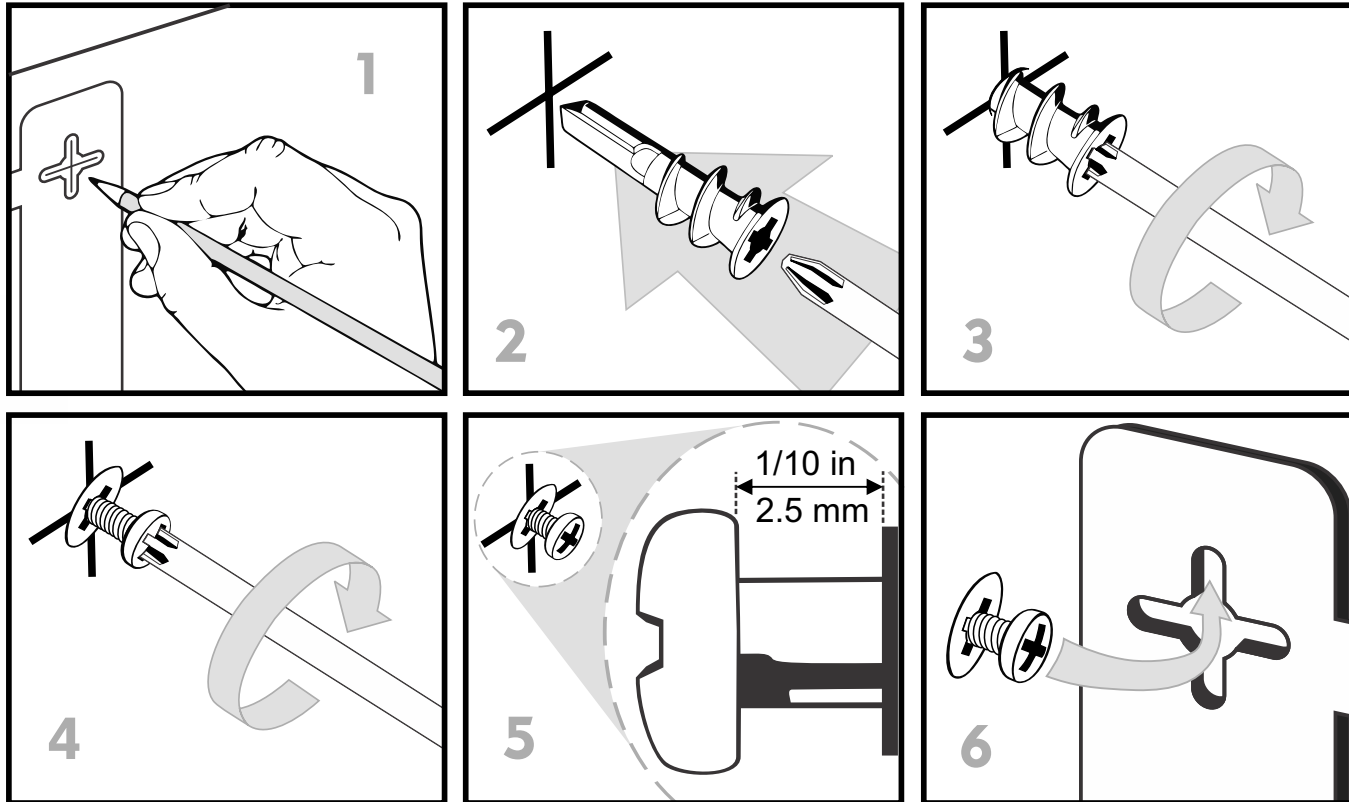

# netgate® 6100

Set printer scaling to 100% & print this page

4.41 inches  
112.0 mm

8.71 inches  
221.23 mm

REAR (i/o ports)