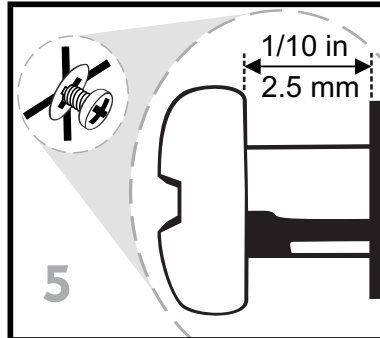

REAR (i/o ports)

# netgate® 4200

Set printer scaling to 100% & print this page

4.72 inches  
120 mm

7.795 inches  
198 mm

FRONT (LEDs)