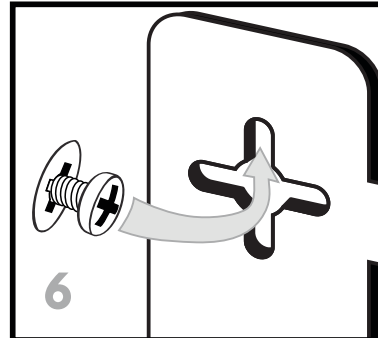

REAR (i/o ports)

# netgate® 4200

Set printer scaling to 100% & print this page

4.72 inches  
120 mm

7.795 inches  
198 mm

FRONT (LEDs)