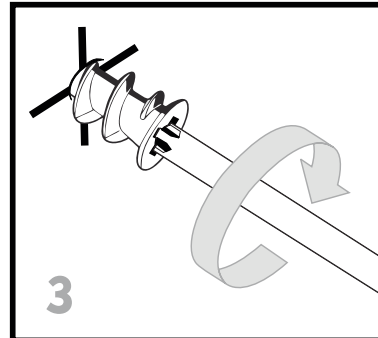

REAR (i/o ports)

# netgate® 4200

Set printer scaling to 100% & print this page

4.72 inches  
120 mm

7.795 inches  
198 mm

FRONT (LEDs)