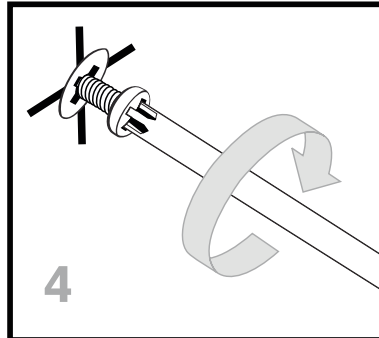

REAR (i/o ports)

# netgate® 4200

Set printer scaling to 100% & print this page

4.72 inches  
120 mm

7.795 inches  
198 mm

FRONT (LEDs)